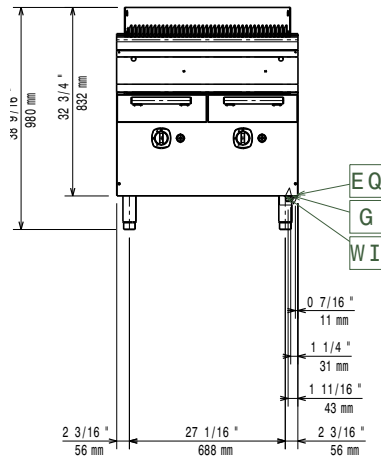

- Portioneringshylla/ räckle, rostfritt, 800 mm (bred) PNC 216186
- Gasregulator PNC 927225

Front

Sida

EQ = Ekvipotentiel skruv
G = Gasanslutning

Topp

Gas

Gas, effekt:	
371238 (E7GRGHGCFU)	16 kW
Standardgasleverans	Natural Gas
Gastyp alternativ:	LPG; Stadsgas
Gasintag:	3/4"

Viktig information

Nettovikt:	75 kg
Fraktvikt:	97 kg
Frakthöjd:	1180 mm
Fraktbredd:	820 mm
Fraktdjup:	860 mm
Fraktvolym:	0.83 m ³

If appliance is set up or next to or against temperature sensitive furniture or similar, a safety gap of approximately 150 mm should be maintained or some form of heat insulation fitted.