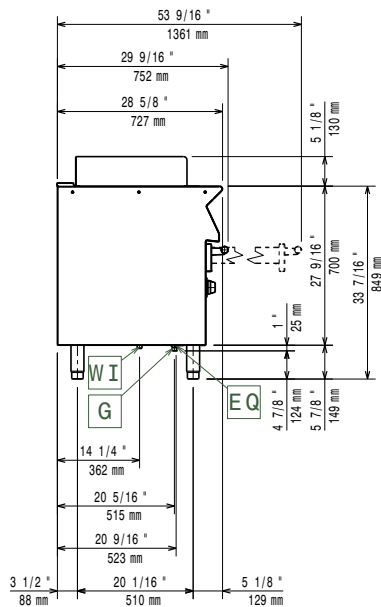

- Portioneringshylla/ räckle, rostfritt, 800 mm (bred) PNC 216186
- Gasregulator PNC 927225

Front

Sida

EQ = Ekvipotentiel skruv
G = Gasanslutning

Topp

Gas

Gas, effekt:	
371238 (E7GRGHGCFU)	16 kW
Standardgasleverans	Natural Gas
Gastyp alternativ:	LPG; Stadsgas
Gasintag:	3/4"

Viktig information

Nettovikt:	75 kg
Fraktvikt:	97 kg
Frakthöjd:	1180 mm
Fraktbredd:	820 mm
Fraktdjup:	860 mm
Fraktvolym:	0.83 m ³

If appliance is set up or next to or against temperature sensitive furniture or similar, a safety gap of approximately 150 mm should be maintained or some form of heat insulation fitted.